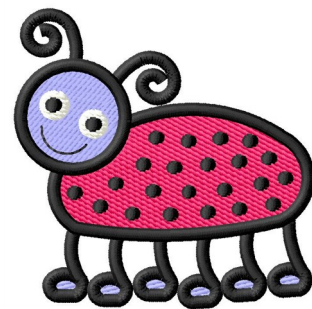

Name: Ladybug Machine Embroidery Design

SKU: GSD01-LADY032

Brand: Grand Slam Designs

Unique Colors: 13 (4 color Stops)

Unique Colors

	Color Name (Color Code)	Manufacturer - Type
	Super White (1001) [No Color Selected]	madeira - rayon
	Dusty Lilac (1263) [No Color Selected]	madeira - rayon
	Crocus (286)	Exquisite - Polyester 1000m

Complete Color Sequence

#		Color Name (Color Code)	Manufacturer - Type
1		Super White (1001) [No Color Selected]	madeira - rayon
2		Super White (1001) [No Color Selected]	madeira - rayon
3		Crocus (286)	Exquisite - Polyester 1000m