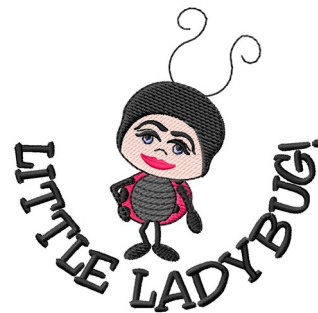

Name: Little Ladybug Machine Embroidery Design

SKU: GSD01-LADY028T1

Brand: Grand Slam Designs

Unique Colors: 13 (7 color Stops)

Unique Colors

	Color Name (Color Code)	Manufacturer - Type
	Super White (1001) [No Color Selected]	madeira - rayon
	Dusty Lilac (1263) [No Color Selected]	madeira - rayon
	Crocus (286)	Exquisite - Polyester 1000m