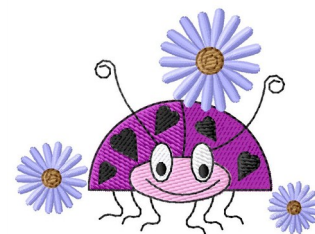

Name: Lady Bug Machine Embroidery Design

SKU: GSD01-LADY024

Brand: Grand Slam Designs

Unique Colors: 13 (7 color Stops)

Unique Colors

	Color Name (Color Code)	Manufacturer - Type
	Super White (1001) [No Color Selected]	madeira - rayon
	Dusty Lilac (1263) [No Color Selected]	madeira - rayon
	Crocus (286)	Exquisite - Polyester 1000m

Complete Color Sequence

#		Color Name (Color Code)	Manufacturer - Type
1		Super White (1001) [No Color Selected]	madeira - rayon
2		Super White (1001) [No Color Selected]	madeira - rayon
3		Crocus (286)	Exquisite - Polyester 1000m