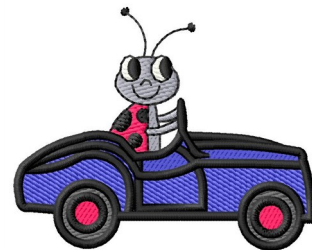

Name: Ladybug Car Machine Embroidery Design

SKU: GSD01-LADY020

Brand: Grand Slam Designs

Unique Colors: 13 (7 color Stops)

Unique Colors

	Color Name (Color Code)	Manufacturer - Type
	Super White (1001) [No Color Selected]	madeira - rayon
	Dusty Lilac (1263) [No Color Selected]	madeira - rayon
	Crocus (286)	Exquisite - Polyester 1000m