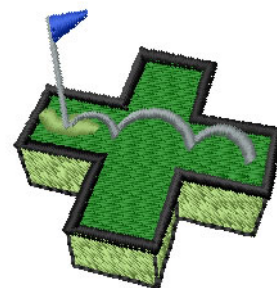

Name: Golf Green Machine Embroidery Design

SKU: IS01-KZ1022

Brand: Internet Stitch

Unique Colors: 13 (7 color Stops)

Unique Colors

	Color Name (Color Code)	Manufacturer - Type
	Super White (1001) [No Color Selected]	madeira - rayon
	Dusty Lilac (1263) [No Color Selected]	madeira - rayon
	Crocus (286)	Exquisite - Polyester 1000m

Complete Color Sequence

#		Color Name (Color Code)	Manufacturer - Type
1		Super White (1001) [No Color Selected]	madeira - rayon
2		Super White (1001) [No Color Selected]	madeira - rayon
3		Crocus (286)	Exquisite - Polyester 1000m