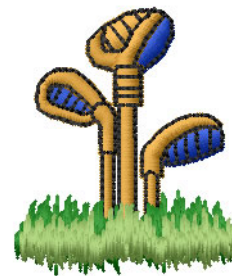

Name: Golf Club Machine Embroidery Design

SKU: IS01-KZ1018

Brand: Internet Stitch

Unique Colors: 13 (5 color Stops)

Unique Colors

	Color Name (Color Code)	Manufacturer - Type
	Super White (1001) [No Color Selected]	madeira - rayon
	Dusty Lilac (1263) [No Color Selected]	madeira - rayon
	Crocus (286)	Exquisite - Polyester 1000m

Complete Color Sequence

#		Color Name (Color Code)	Manufacturer - Type
1		Super White (1001) [No Color Selected]	madeira - rayon
2		Super White (1001) [No Color Selected]	madeira - rayon
3		Crocus (286)	Exquisite - Polyester 1000m