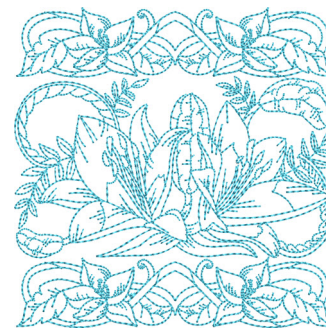

**Name:** Lilly Quilt Blocks Machine Embroidery Design

**SKU:** KK01-KK8517

**Brand:** Kinship Kreations

**Unique Colors:** 13 (1 color Stops)

## Unique Colors

	<b>Color Name (Color Code)</b>	<b>Manufacturer - Type</b>
	Super White (1001) [No Color Selected]	madeira - rayon
	Dusty Lilac (1263) [No Color Selected]	madeira - rayon
	Crocus (286)	Exquisite - Polyester 1000m