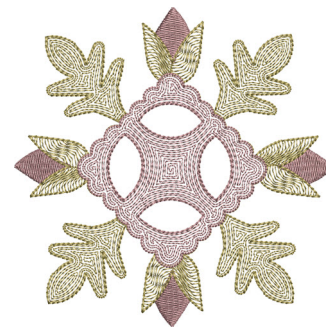

**Name:** Baltimore Quilt Blocks Machine  
Embroidery Design

**SKU:** KK01-KK8379

**Brand:** Kinship Kreations

**Unique Colors:** 13 (3 color Stops)

## Unique Colors

	<b>Color Name (Color Code)</b>	<b>Manufacturer - Type</b>
	Super White (1001) [No Color Selected]	madeira - rayon
	Dusty Lilac (1263) [No Color Selected]	madeira - rayon
	Crocus (286)	Exquisite - Polyester 1000m

# Complete Color Sequence

#		Color Name (Color Code)	Manufacturer - Type
1		Super White (1001) [No Color Selected]	madeira - rayon
2		Super White (1001) [No Color Selected]	madeira - rayon
3		Crocus (286)	Exquisite - Polyester 1000m