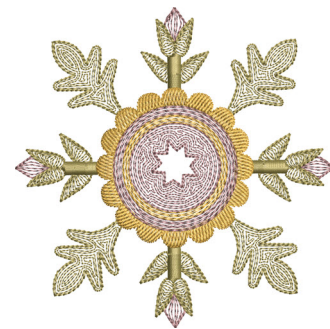

Name: Baltimore Quilt Blocks Machine
Embroidery Design

SKU: KK01-KK8376

Brand: Kinship Kreations

Unique Colors: 13 (6 color Stops)

Unique Colors

	Color Name (Color Code)	Manufacturer - Type
	Super White (1001) [No Color Selected]	madeira - rayon
	Dusty Lilac (1263) [No Color Selected]	madeira - rayon
	Crocus (286)	Exquisite - Polyester 1000m

Complete Color Sequence

#		Color Name (Color Code)	Manufacturer - Type
1		Super White (1001) [No Color Selected]	madeira - rayon
2		Super White (1001) [No Color Selected]	madeira - rayon
3		Crocus (286)	Exquisite - Polyester 1000m