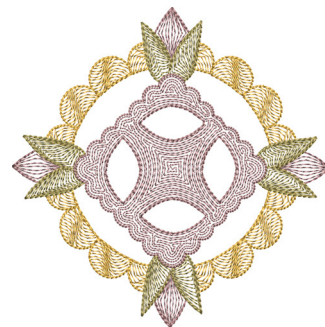

Name: Baltimore Quilt Blocks Machine
Embroidery Design

SKU: KK01-KK8375

Brand: Kinship Kreations

Unique Colors: 13 (4 color Stops)

Unique Colors

	Color Name (Color Code)	Manufacturer - Type
	Super White (1001) [No Color Selected]	madeira - rayon
	Dusty Lilac (1263) [No Color Selected]	madeira - rayon
	Crocus (286)	Exquisite - Polyester 1000m

Complete Color Sequence

#		Color Name (Color Code)	Manufacturer - Type
1		Super White (1001) [No Color Selected]	madeira - rayon
2		Super White (1001) [No Color Selected]	madeira - rayon
3		Crocus (286)	Exquisite - Polyester 1000m