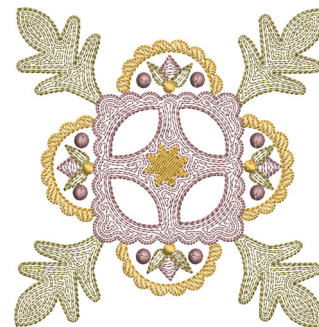

Name: Baltimore Quilt Blocks Machine
Embroidery Design

SKU: KK01-KK8374

Brand: Kinship Kreations

Unique Colors: 13 (5 color Stops)

Unique Colors

| | Color Name (Color Code) | Manufacturer - Type |
|--|--|-----------------------------|
|  | Super White (1001) [No Color Selected] | madeira - rayon |
|  | Dusty Lilac (1263) [No Color Selected] | madeira - rayon |
|  | Crocus (286) | Exquisite - Polyester 1000m |

Complete Color Sequence

| # | | Color Name (Color Code) | Manufacturer - Type |
|---|---|--|--------------------------------|
| 1 |  | Super White (1001) [No Color Selected] | madeira - rayon |
| 2 |  | Super White (1001) [No Color Selected] | madeira - rayon |
| 3 |  | Crocus (286) | Exquisite - Polyester 1000m |