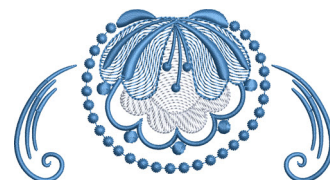

Name: Blue Floral Motif Machine Embroidery Design

SKU: KK01-KK8359

Brand: Kinship Kreations

Unique Colors: 13 (2 color Stops)

Unique Colors

	Color Name (Color Code)	Manufacturer - Type
	Super White (1001) [No Color Selected]	madeira - rayon
	Dusty Lilac (1263) [No Color Selected]	madeira - rayon
	Crocus (286)	Exquisite - Polyester 1000m

Complete Color Sequence

#		Color Name (Color Code)	Manufacturer - Type
1		Super White (1001) [No Color Selected]	madeira - rayon
2		Super White (1001) [No Color Selected]	madeira - rayon
3		Crocus (286)	Exquisite - Polyester 1000m