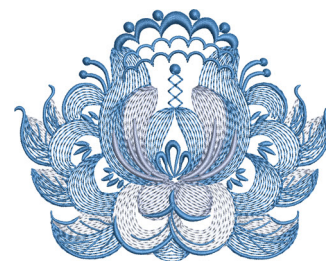

Name: Blue Floral Motif Machine Embroidery Design

SKU: KK01-KK8357

Brand: Kinship Kreation

Unique Colors: 13 (4 color Stops)

Unique Colors

	Color Name (Color Code)	Manufacturer - Type
	Super White (1001) [No Color Selected]	madeira - rayon
	Dusty Lilac (1263) [No Color Selected]	madeira - rayon
	Crocus (286)	Exquisite - Polyester 1000m

Complete Color Sequence

#		Color Name (Color Code)	Manufacturer - Type
1		Super White (1001) [No Color Selected]	madeira - rayon
2		Super White (1001) [No Color Selected]	madeira - rayon
3		Crocus (286)	Exquisite - Polyester 1000m