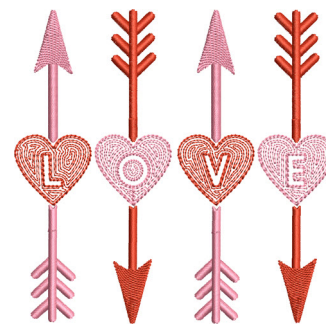

Name: Valentine Arrows Machine Embroidery Design

SKU: KK01-KK8303

Brand: Kinship Kreation

Unique Colors: 13 (2 color Stops)

Unique Colors

	Color Name (Color Code)	Manufacturer - Type
	Super White (1001) [No Color Selected]	madeira - rayon
	Dusty Lilac (1263) [No Color Selected]	madeira - rayon
	Crocus (286)	Exquisite - Polyester 1000m

Complete Color Sequence

#		Color Name (Color Code)	Manufacturer - Type
1		Super White (1001) [No Color Selected]	madeira - rayon
2		Super White (1001) [No Color Selected]	madeira - rayon
3		Crocus (286)	Exquisite - Polyester 1000m