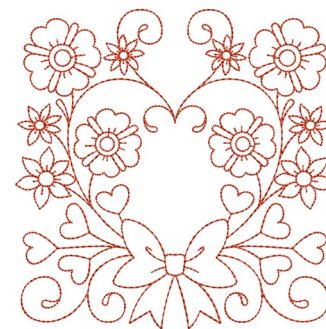

Name: Circle of Life St. Valentine Quilt Block
Machine Embroidery Design

SKU: KK01-KK8150

Brand: Kinship Kreations

Unique Colors: 13 (1 color Stops)

Unique Colors

| | Color Name (Color Code) | Manufacturer - Type |
|--|--|-----------------------------|
|  | Super White (1001) [No Color Selected] | madeira - rayon |
|  | Dusty Lilac (1263) [No Color Selected] | madeira - rayon |
|  | Crocus (286) | Exquisite - Polyester 1000m |

Complete Color Sequence

| # | | Color Name (Color Code) | Manufacturer - Type |
|---|---|--|--------------------------------|
| 1 |  | Super White (1001) [No Color Selected] | madeira - rayon |
| 2 |  | Super White (1001) [No Color Selected] | madeira - rayon |
| 3 |  | Crocus (286) | Exquisite - Polyester 1000m |