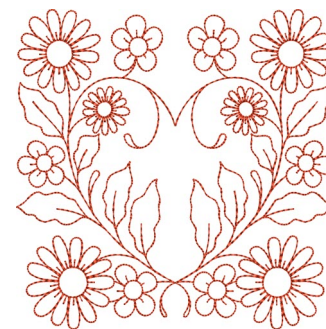

Name: Circle of Life St. Valentine Quilt Block
Machine Embroidery Design

SKU: KK01-KK8144

Brand: Kinship Kreations

Unique Colors: 13 (1 color Stops)

Unique Colors

	Color Name (Color Code)	Manufacturer - Type
	Super White (1001) [No Color Selected]	madeira - rayon
	Dusty Lilac (1263) [No Color Selected]	madeira - rayon
	Crocus (286)	Exquisite - Polyester 1000m

Complete Color Sequence

#		Color Name (Color Code)	Manufacturer - Type
1		Super White (1001) [No Color Selected]	madeira - rayon
2		Super White (1001) [No Color Selected]	madeira - rayon
3		Crocus (286)	Exquisite - Polyester 1000m