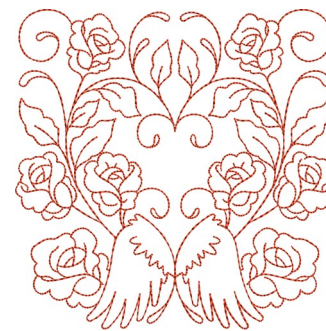

Name: Circle of Life St. Valentine Quilt Block
Machine Embroidery Design

SKU: KK01-KK8141

Brand: Kinship Kreations

Unique Colors: 13 (1 color Stops)

Unique Colors

| | Color Name (Color Code) | Manufacturer - Type |
|--|--|-----------------------------|
|  | Super White (1001) [No Color Selected] | madeira - rayon |
|  | Dusty Lilac (1263) [No Color Selected] | madeira - rayon |
|  | Crocus (286) | Exquisite - Polyester 1000m |

Complete Color Sequence

| # | | Color Name (Color Code) | Manufacturer - Type |
|---|---|--|--------------------------------|
| 1 |  | Super White (1001) [No Color Selected] | madeira - rayon |
| 2 |  | Super White (1001) [No Color Selected] | madeira - rayon |
| 3 |  | Crocus (286) | Exquisite - Polyester 1000m |