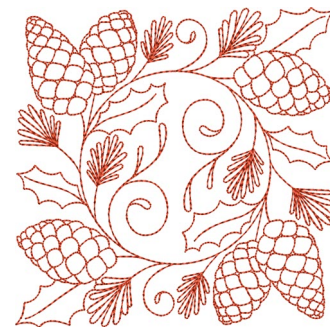

Name: Circle of Life Christmas Quilt Block
Machine Embroidery Design

SKU: KK01-KK8108

Brand: Kinship Kreations

Unique Colors: 13 (1 color Stops)

Unique Colors

	Color Name (Color Code)	Manufacturer - Type
	Super White (1001) [No Color Selected]	madeira - rayon
	Dusty Lilac (1263) [No Color Selected]	madeira - rayon
	Crocus (286)	Exquisite - Polyester 1000m

Complete Color Sequence

#		Color Name (Color Code)	Manufacturer - Type
1		Super White (1001) [No Color Selected]	madeira - rayon
2		Super White (1001) [No Color Selected]	madeira - rayon
3		Crocus (286)	Exquisite - Polyester 1000m