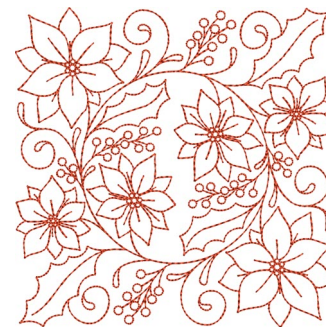

Name: Circle of Life Christmas Quilt Block
Machine Embroidery Design

SKU: KK01-KK8107

Brand: Kinship Kreations

Unique Colors: 13 (1 color Stops)

Unique Colors

	Color Name (Color Code)	Manufacturer - Type
	Super White (1001) [No Color Selected]	madeira - rayon
	Dusty Lilac (1263) [No Color Selected]	madeira - rayon
	Crocus (286)	Exquisite - Polyester 1000m

Complete Color Sequence

#		Color Name (Color Code)	Manufacturer - Type
1		Super White (1001) [No Color Selected]	madeira - rayon
2		Super White (1001) [No Color Selected]	madeira - rayon
3		Crocus (286)	Exquisite - Polyester 1000m