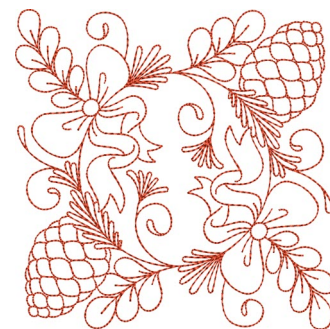

Name: Circle of Life Christmas Quilt Block
Machine Embroidery Design

SKU: KK01-KK8102

Brand: Kinship Kreations

Unique Colors: 13 (1 color Stops)

Unique Colors

	Color Name (Color Code)	Manufacturer - Type
	Super White (1001) [No Color Selected]	madeira - rayon
	Dusty Lilac (1263) [No Color Selected]	madeira - rayon
	Crocus (286)	Exquisite - Polyester 1000m

Complete Color Sequence

#		Color Name (Color Code)	Manufacturer - Type
1		Super White (1001) [No Color Selected]	madeira - rayon
2		Super White (1001) [No Color Selected]	madeira - rayon
3		Crocus (286)	Exquisite - Polyester 1000m