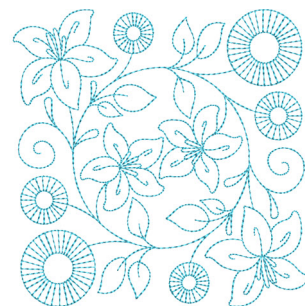

**Name:** Circle of Life Spring Flowers Quilt Block  
Machine Embroidery Design

**SKU:** KK01-KK7979

**Brand:** Kinship Kreations

**Unique Colors:** 13 (1 color Stops)

## Unique Colors

|  | <b>Color Name (Color Code)</b>         | <b>Manufacturer - Type</b>  |
|--|--|-----------------------------|
|  | Super White (1001) [No Color Selected] | madeira - rayon             |
|  | Dusty Lilac (1263) [No Color Selected] | madeira - rayon             |
|  | Crocus (286)                           | Exquisite - Polyester 1000m |

# Complete Color Sequence

| # |   | Color Name (Color Code)                | Manufacturer - Type            |
|---|---|--|--------------------------------|
| 1 |  | Super White (1001) [No Color Selected] | madeira - rayon                |
| 2 |  | Super White (1001) [No Color Selected] | madeira - rayon                |
| 3 |  | Crocus (286)                           | Exquisite - Polyester<br>1000m |