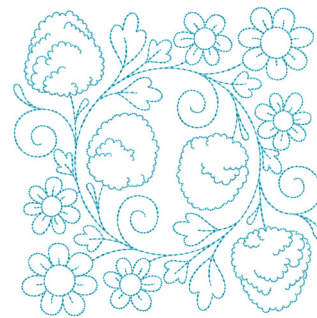

Name: Circle of Life Spring Flowers Quilt Block
Machine Embroidery Design

SKU: KK01-KK7978

Brand: Kinship Kreations

Unique Colors: 13 (1 color Stops)

Unique Colors

	Color Name (Color Code)	Manufacturer - Type
	Super White (1001) [No Color Selected]	madeira - rayon
	Dusty Lilac (1263) [No Color Selected]	madeira - rayon
	Crocus (286)	Exquisite - Polyester 1000m

Complete Color Sequence

#		Color Name (Color Code)	Manufacturer - Type
1		Super White (1001) [No Color Selected]	madeira - rayon
2		Super White (1001) [No Color Selected]	madeira - rayon
3		Crocus (286)	Exquisite - Polyester 1000m