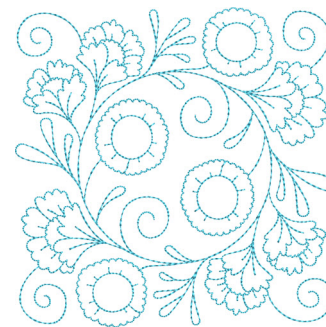

Name: Circle of Life Spring Flowers Quilt Block
Machine Embroidery Design

SKU: KK01-KK7977

Brand: Kinship Kreations

Unique Colors: 13 (1 color Stops)

Unique Colors

	Color Name (Color Code)	Manufacturer - Type
	Super White (1001) [No Color Selected]	madeira - rayon
	Dusty Lilac (1263) [No Color Selected]	madeira - rayon
	Crocus (286)	Exquisite - Polyester 1000m

Complete Color Sequence

#		Color Name (Color Code)	Manufacturer - Type
1		Super White (1001) [No Color Selected]	madeira - rayon
2		Super White (1001) [No Color Selected]	madeira - rayon
3		Crocus (286)	Exquisite - Polyester 1000m