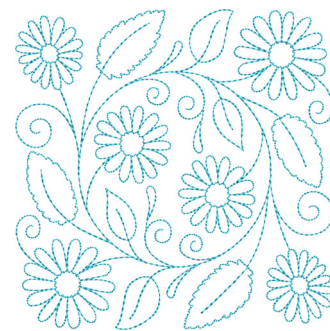

Name: Circle of Life Spring Flowers Quilt Block
Machine Embroidery Design

SKU: KK01-KK7976

Brand: Kinship Kreations

Unique Colors: 13 (1 color Stops)

Unique Colors

	Color Name (Color Code)	Manufacturer - Type
	Super White (1001) [No Color Selected]	madeira - rayon
	Dusty Lilac (1263) [No Color Selected]	madeira - rayon
	Crocus (286)	Exquisite - Polyester 1000m

Complete Color Sequence

#		Color Name (Color Code)	Manufacturer - Type
1		Super White (1001) [No Color Selected]	madeira - rayon
2		Super White (1001) [No Color Selected]	madeira - rayon
3		Crocus (286)	Exquisite - Polyester 1000m