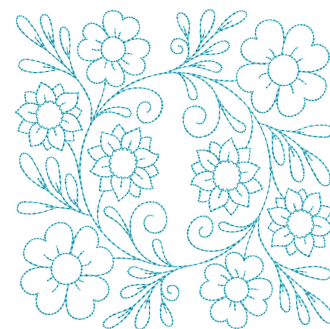

Name: Circle of Life Spring Flowers Quilt Block
Machine Embroidery Design

SKU: KK01-KK7975

Brand: Kinship Kreations

Unique Colors: 13 (1 color Stops)

Unique Colors

	Color Name (Color Code)	Manufacturer - Type
	Super White (1001) [No Color Selected]	madeira - rayon
	Dusty Lilac (1263) [No Color Selected]	madeira - rayon
	Crocus (286)	Exquisite - Polyester 1000m

Complete Color Sequence

#		Color Name (Color Code)	Manufacturer - Type
1		Super White (1001) [No Color Selected]	madeira - rayon
2		Super White (1001) [No Color Selected]	madeira - rayon
3		Crocus (286)	Exquisite - Polyester 1000m