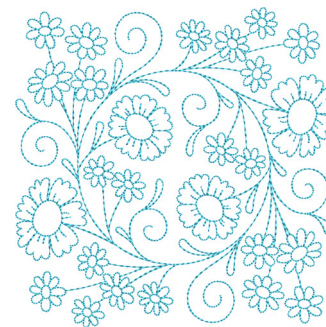

Name: Circle of Life Spring Flowers Quilt Block
Machine Embroidery Design

SKU: KK01-KK7974

Brand: Kinship Kreations

Unique Colors: 13 (1 color Stops)

Unique Colors

	Color Name (Color Code)	Manufacturer - Type
	Super White (1001) [No Color Selected]	madeira - rayon
	Dusty Lilac (1263) [No Color Selected]	madeira - rayon
	Crocus (286)	Exquisite - Polyester 1000m

Complete Color Sequence

#		Color Name (Color Code)	Manufacturer - Type
1		Super White (1001) [No Color Selected]	madeira - rayon
2		Super White (1001) [No Color Selected]	madeira - rayon
3		Crocus (286)	Exquisite - Polyester 1000m