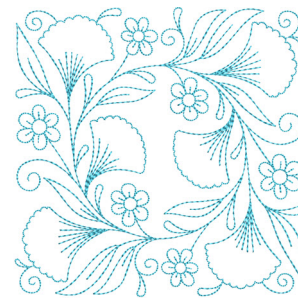

Name: Circle of Life Spring Flowers Quilt Block
Machine Embroidery Design

SKU: KK01-KK7973

Brand: Kinship Kreations

Unique Colors: 13 (1 color Stops)

Unique Colors

	Color Name (Color Code)	Manufacturer - Type
	Super White (1001) [No Color Selected]	madeira - rayon
	Dusty Lilac (1263) [No Color Selected]	madeira - rayon
	Crocus (286)	Exquisite - Polyester 1000m

Complete Color Sequence

#		Color Name (Color Code)	Manufacturer - Type
1		Super White (1001) [No Color Selected]	madeira - rayon
2		Super White (1001) [No Color Selected]	madeira - rayon
3		Crocus (286)	Exquisite - Polyester 1000m