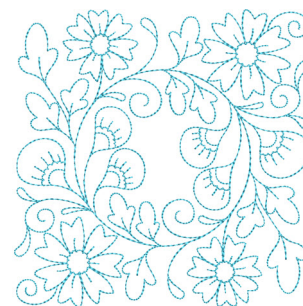

**Name:** Circle of Life Spring Flowers Quilt Block  
Machine Embroidery Design

**SKU:** KK01-KK7972

**Brand:** Kinship Kreation

**Unique Colors:** 13 (1 color Stops)

## Unique Colors

	<b>Color Name (Color Code)</b>	<b>Manufacturer - Type</b>
	Super White (1001) [No Color Selected]	madeira - rayon
	Dusty Lilac (1263) [No Color Selected]	madeira - rayon
	Crocus (286)	Exquisite - Polyester 1000m

# Complete Color Sequence

#		Color Name (Color Code)	Manufacturer - Type
1		Super White (1001) [No Color Selected]	madeira - rayon
2		Super White (1001) [No Color Selected]	madeira - rayon
3		Crocus (286)	Exquisite - Polyester 1000m