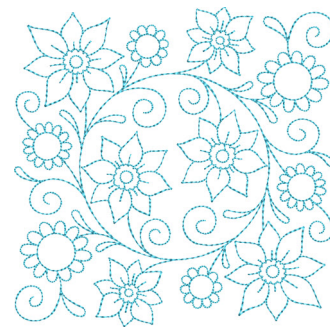

**Name:** Circle of Life Spring Flowers Quilt Block  
Machine Embroidery Design

**SKU:** KK01-KK7971

**Brand:** Kinship Kreations

**Unique Colors:** 13 (1 color Stops)

## Unique Colors

	<b>Color Name (Color Code)</b>	<b>Manufacturer - Type</b>
	Super White (1001) [No Color Selected]	madeira - rayon
	Dusty Lilac (1263) [No Color Selected]	madeira - rayon
	Crocus (286)	Exquisite - Polyester 1000m