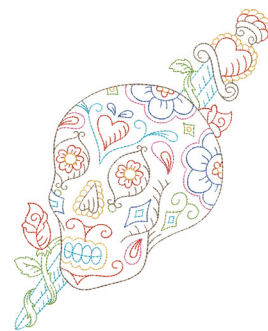

Name: Floral Skull Head Machine Embroidery Design

SKU: KK01-KK7947

Brand: Kinship K creations

Unique Colors: 13 (7 color Stops)

Unique Colors

	Color Name (Color Code)	Manufacturer - Type
	Super White (1001) [No Color Selected]	madeira - rayon
	Dusty Lilac (1263) [No Color Selected]	madeira - rayon
	Crocus (286)	Exquisite - Polyester 1000m