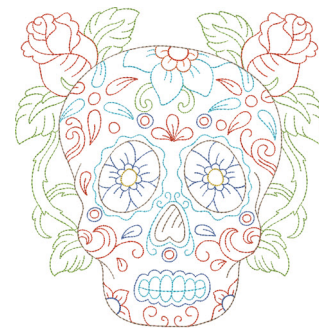

Name: Floral Skull Head Machine Embroidery Design

SKU: KK01-KK7944

Brand: Kinship Kreations

Unique Colors: 13 (8 color Stops)

Unique Colors

	Color Name (Color Code)	Manufacturer - Type
	Super White (1001) [No Color Selected]	madeira - rayon
	Dusty Lilac (1263) [No Color Selected]	madeira - rayon
	Crocus (286)	Exquisite - Polyester 1000m

Complete Color Sequence

#		Color Name (Color Code)	Manufacturer - Type
1		Super White (1001) [No Color Selected]	madeira - rayon
2		Super White (1001) [No Color Selected]	madeira - rayon
3		Crocus (286)	Exquisite - Polyester 1000m