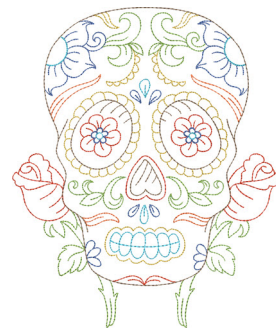

Name: Floral Skull Head Machine Embroidery Design

SKU: KK01-KK7940

Brand: Kinship Kreations

Unique Colors: 13 (8 color Stops)

Unique Colors

	Color Name (Color Code)	Manufacturer - Type
	Super White (1001) [No Color Selected]	madeira - rayon
	Dusty Lilac (1263) [No Color Selected]	madeira - rayon
	Crocus (286)	Exquisite - Polyester 1000m