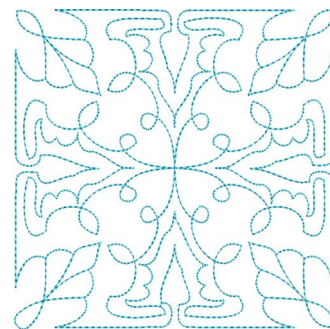

**Name:** Quilt Block Design

**SKU:** KK01-KK7666

**Brand:** Kinship Kreations

**Unique Colors:** 13 (1 color Stops)

## Unique Colors

	<b>Color Name (Color Code)</b>	<b>Manufacturer - Type</b>
	Super White (1001) [No Color Selected]	madeira - rayon
	Dusty Lilac (1263) [No Color Selected]	madeira - rayon
	Crocus (286)	Exquisite - Polyester 1000m

# Complete Color Sequence

#		Color Name (Color Code)	Manufacturer - Type
1		Super White (1001) [No Color Selected]	madeira - rayon
2		Super White (1001) [No Color Selected]	madeira - rayon
3		Crocus (286)	Exquisite - Polyester 1000m