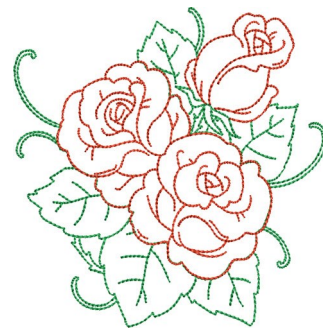

Name: Outline Rose Blooms Machine
Embroidery Design

SKU: KK01-KK7285

Brand: Kinship Kreations

Unique Colors: 13 (2 color Stops)

Unique Colors

	Color Name (Color Code)	Manufacturer - Type
	Super White (1001) [No Color Selected]	madeira - rayon
	Dusty Lilac (1263) [No Color Selected]	madeira - rayon
	Crocus (286)	Exquisite - Polyester 1000m

Complete Color Sequence

#		Color Name (Color Code)	Manufacturer - Type
1		Super White (1001) [No Color Selected]	madeira - rayon
2		Super White (1001) [No Color Selected]	madeira - rayon
3		Crocus (286)	Exquisite - Polyester 1000m