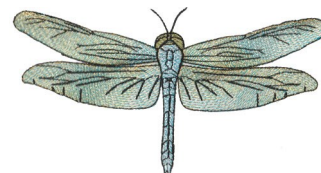

**Name:** Shimmer Dragonfly

**SKU:** KK01-KK7108

**Brand:** Kinship Kreation's

**Unique Colors:** 13 (8 color Stops)

## Unique Colors

	<b>Color Name (Color Code)</b>	<b>Manufacturer - Type</b>
	Super White (1001) [No Color Selected]	madeira - rayon
	Dusty Lilac (1263) [No Color Selected]	madeira - rayon
	Crocus (286)	Exquisite - Polyester 1000m

# Complete Color Sequence

#		Color Name (Color Code)	Manufacturer - Type
1		Super White (1001) [No Color Selected]	madeira - rayon
2		Super White (1001) [No Color Selected]	madeira - rayon
3		Crocus (286)	Exquisite - Polyester 1000m