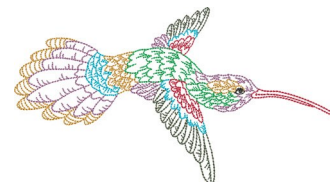

**Name:** Hummingbird Machine Embroidery Design

**SKU:** KK01-KK6177

**Brand:** Kinship Kreations

**Unique Colors:** 13 (7 color Stops)

## Unique Colors

	<b>Color Name (Color Code)</b>	<b>Manufacturer - Type</b>
	Super White (1001) [No Color Selected]	madeira - rayon
	Dusty Lilac (1263) [No Color Selected]	madeira - rayon
	Crocus (286)	Exquisite - Polyester 1000m