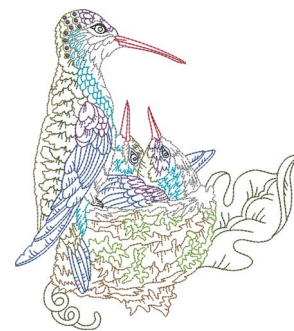

Name: Hummingbird Nest

SKU: KK01-KK6146

Brand: Kinship Kreation

Unique Colors: 13 (10 color Stops)

Unique Colors

	Color Name (Color Code)	Manufacturer - Type
	Super White (1001) [No Color Selected]	madeira - rayon
	Dusty Lilac (1263) [No Color Selected]	madeira - rayon
	Crocus (286)	Exquisite - Polyester 1000m

Complete Color Sequence

#		Color Name (Color Code)	Manufacturer - Type
1		Super White (1001) [No Color Selected]	madeira - rayon
2		Super White (1001) [No Color Selected]	madeira - rayon
3		Crocus (286)	Exquisite - Polyester 1000m