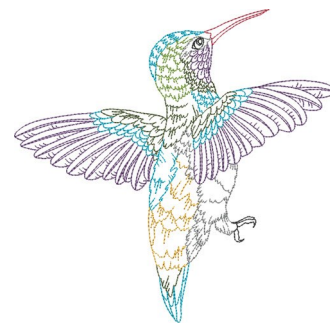

Name: Hummingbird

SKU: KK01-KK6145

Brand: Kinship Kreation

Unique Colors: 13 (8 color Stops)

Unique Colors

	Color Name (Color Code)	Manufacturer - Type
	Super White (1001) [No Color Selected]	madeira - rayon
	Dusty Lilac (1263) [No Color Selected]	madeira - rayon
	Crocus (286)	Exquisite - Polyester 1000m

Complete Color Sequence

#		Color Name (Color Code)	Manufacturer - Type
1		Super White (1001) [No Color Selected]	madeira - rayon
2		Super White (1001) [No Color Selected]	madeira - rayon
3		Crocus (286)	Exquisite - Polyester 1000m