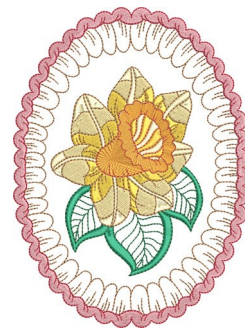

**Name:** Daffodil Egg Machine Embroidery Design

**SKU:** KK01-KK6099

**Brand:** Kinship Kreations

**Unique Colors:** 13 (11 color Stops)

## Unique Colors

	<b>Color Name (Color Code)</b>	<b>Manufacturer - Type</b>
	Super White (1001) [No Color Selected]	madeira - rayon
	Dusty Lilac (1263) [No Color Selected]	madeira - rayon
	Crocus (286)	Exquisite - Polyester 1000m

# Complete Color Sequence

#		Color Name (Color Code)	Manufacturer - Type
1		Super White (1001) [No Color Selected]	madeira - rayon
2		Super White (1001) [No Color Selected]	madeira - rayon
3		Crocus (286)	Exquisite - Polyester 1000m