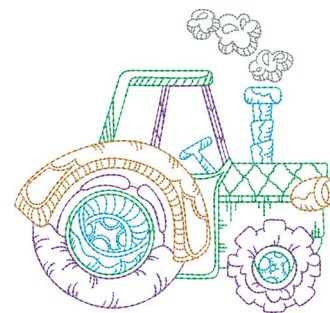

**Name:** Tractor Outline Machine Embroidery Design

**SKU:** KK01-KK6007

**Brand:** Kinship Kreation

**Unique Colors:** 13 (5 color Stops)