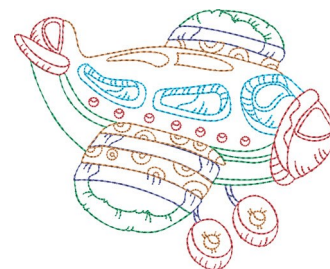

Name: Airplane Outline

SKU: KK01-KK6005

Brand: Kinship Kreations

Unique Colors: 13 (5 color Stops)

Unique Colors

	Color Name (Color Code)	Manufacturer - Type
	Super White (1001) [No Color Selected]	madeira - rayon
	Dusty Lilac (1263) [No Color Selected]	madeira - rayon
	Crocus (286)	Exquisite - Polyester 1000m

Complete Color Sequence

#		Color Name (Color Code)	Manufacturer - Type
1		Super White (1001) [No Color Selected]	madeira - rayon
2		Super White (1001) [No Color Selected]	madeira - rayon
3		Crocus (286)	Exquisite - Polyester 1000m