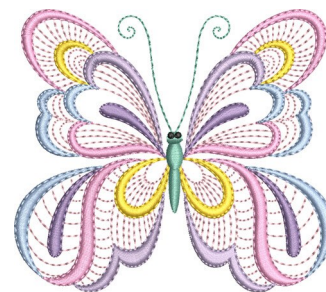

Name: Colorful Butterfly Machine Embroidery Design

SKU: KK01-KK5092

Brand: Kinship Kreation

Unique Colors: 13 (9 color Stops)

Unique Colors

	Color Name (Color Code)	Manufacturer - Type
	Super White (1001) [No Color Selected]	madeira - rayon
	Dusty Lilac (1263) [No Color Selected]	madeira - rayon
	Crocus (286)	Exquisite - Polyester 1000m

Complete Color Sequence

#		Color Name (Color Code)	Manufacturer - Type
1		Super White (1001) [No Color Selected]	madeira - rayon
2		Super White (1001) [No Color Selected]	madeira - rayon
3		Crocus (286)	Exquisite - Polyester 1000m