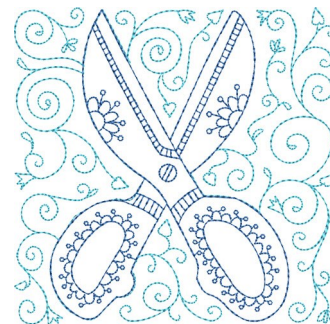

Name: Scissor Block Machine Embroidery Design

SKU: KK01-KK5057

Brand: Kinship Kreation

Unique Colors: 13 (2 color Stops)

Unique Colors

| | Color Name (Color Code) | Manufacturer - Type |
|--|--|-----------------------------|
|  | Super White (1001) [No Color Selected] | madeira - rayon |
|  | Dusty Lilac (1263) [No Color Selected] | madeira - rayon |
|  | Crocus (286) | Exquisite - Polyester 1000m |

Complete Color Sequence

| # | | Color Name (Color Code) | Manufacturer - Type |
|---|--|--|--------------------------------|
| 1 | | Super White (1001) [No Color Selected] | madeira - rayon |
| 2 | | Super White (1001) [No Color Selected] | madeira - rayon |
| 3 | | Crocus (286) | Exquisite - Polyester 1000m |