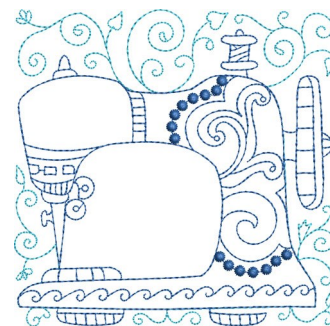

**Name:** Sewing Machine Block Machine  
Embroidery Design

**SKU:** KK01-KK5053

**Brand:** Kinship Kreations

**Unique Colors:** 13 (2 color Stops)