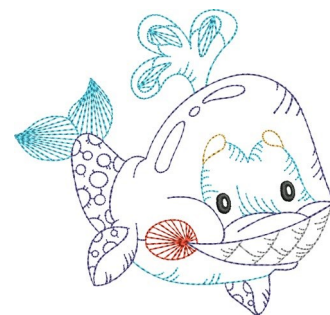

**Name:** Whale Outline Machine Embroidery Design

**SKU:** KK01-KK4909

**Brand:** Kinship Kreation

**Unique Colors:** 13 (6 color Stops)