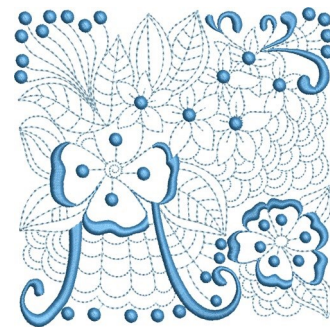

**Name:** Floral Blocks Machine Embroidery Design

**SKU:** KK01-KK4851

**Brand:** Kinship Kreations

**Unique Colors:** 13 (2 color Stops)

## Unique Colors

	<b>Color Name (Color Code)</b>	<b>Manufacturer - Type</b>
	Super White (1001) [No Color Selected]	madeira - rayon
	Dusty Lilac (1263) [No Color Selected]	madeira - rayon
	Crocus (286)	Exquisite - Polyester 1000m

# Complete Color Sequence

#		Color Name (Color Code)	Manufacturer - Type
1		Super White (1001) [No Color Selected]	madeira - rayon
2		Super White (1001) [No Color Selected]	madeira - rayon
3		Crocus (286)	Exquisite - Polyester 1000m