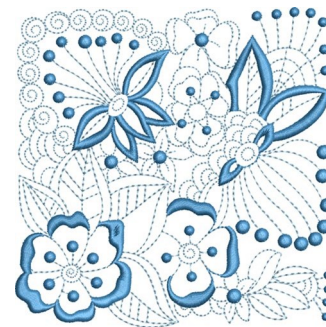

Name: Flower Blocks Machine Embroidery Design

SKU: KK01-KK4850

Brand: Kinship Kreations

Unique Colors: 13 (2 color Stops)

Unique Colors

	Color Name (Color Code)	Manufacturer - Type
	Super White (1001) [No Color Selected]	madeira - rayon
	Dusty Lilac (1263) [No Color Selected]	madeira - rayon
	Crocus (286)	Exquisite - Polyester 1000m

Complete Color Sequence

#		Color Name (Color Code)	Manufacturer - Type
1		Super White (1001) [No Color Selected]	madeira - rayon
2		Super White (1001) [No Color Selected]	madeira - rayon
3		Crocus (286)	Exquisite - Polyester 1000m