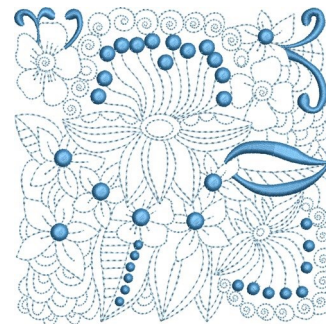

**Name:** Floral Block Machine Embroidery Design

**SKU:** KK01-KK4846

**Brand:** Kinship Kreations

**Unique Colors:** 13 (2 color Stops)

## Unique Colors

	<b>Color Name (Color Code)</b>	<b>Manufacturer - Type</b>
	Super White (1001) [No Color Selected]	madeira - rayon
	Dusty Lilac (1263) [No Color Selected]	madeira - rayon
	Crocus (286)	Exquisite - Polyester 1000m

# Complete Color Sequence

#		Color Name (Color Code)	Manufacturer - Type
1		Super White (1001) [No Color Selected]	madeira - rayon
2		Super White (1001) [No Color Selected]	madeira - rayon
3		Crocus (286)	Exquisite - Polyester 1000m