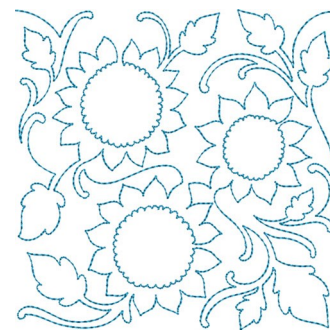

**Name:** Sunflower Quilt Block Machine  
Embroidery Design

**SKU:** KK01-KK4800

**Brand:** Kinship Kreations

**Unique Colors:** 13 (1 color Stops)

## Unique Colors

|  | <b>Color Name (Color Code)</b>         | <b>Manufacturer - Type</b>  |
|--|--|-----------------------------|
|  | Super White (1001) [No Color Selected] | madeira - rayon             |
|  | Dusty Lilac (1263) [No Color Selected] | madeira - rayon             |
|  | Crocus (286)                           | Exquisite - Polyester 1000m |