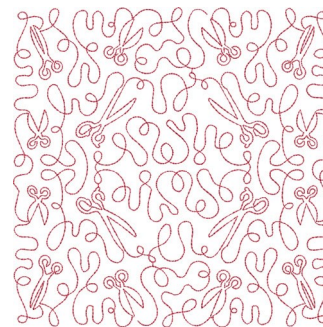

Name: Scissor Free Motion Block Machine
Embroidery Design

SKU: KK01-KK4671

Brand: Kinship Kreations

Unique Colors: 13 (1 color Stops)

Unique Colors

	Color Name (Color Code)	Manufacturer - Type
	Super White (1001) [No Color Selected]	madeira - rayon
	Dusty Lilac (1263) [No Color Selected]	madeira - rayon
	Crocus (286)	Exquisite - Polyester 1000m

Complete Color Sequence

#		Color Name (Color Code)	Manufacturer - Type
1		Super White (1001) [No Color Selected]	madeira - rayon
2		Super White (1001) [No Color Selected]	madeira - rayon
3		Crocus (286)	Exquisite - Polyester 1000m